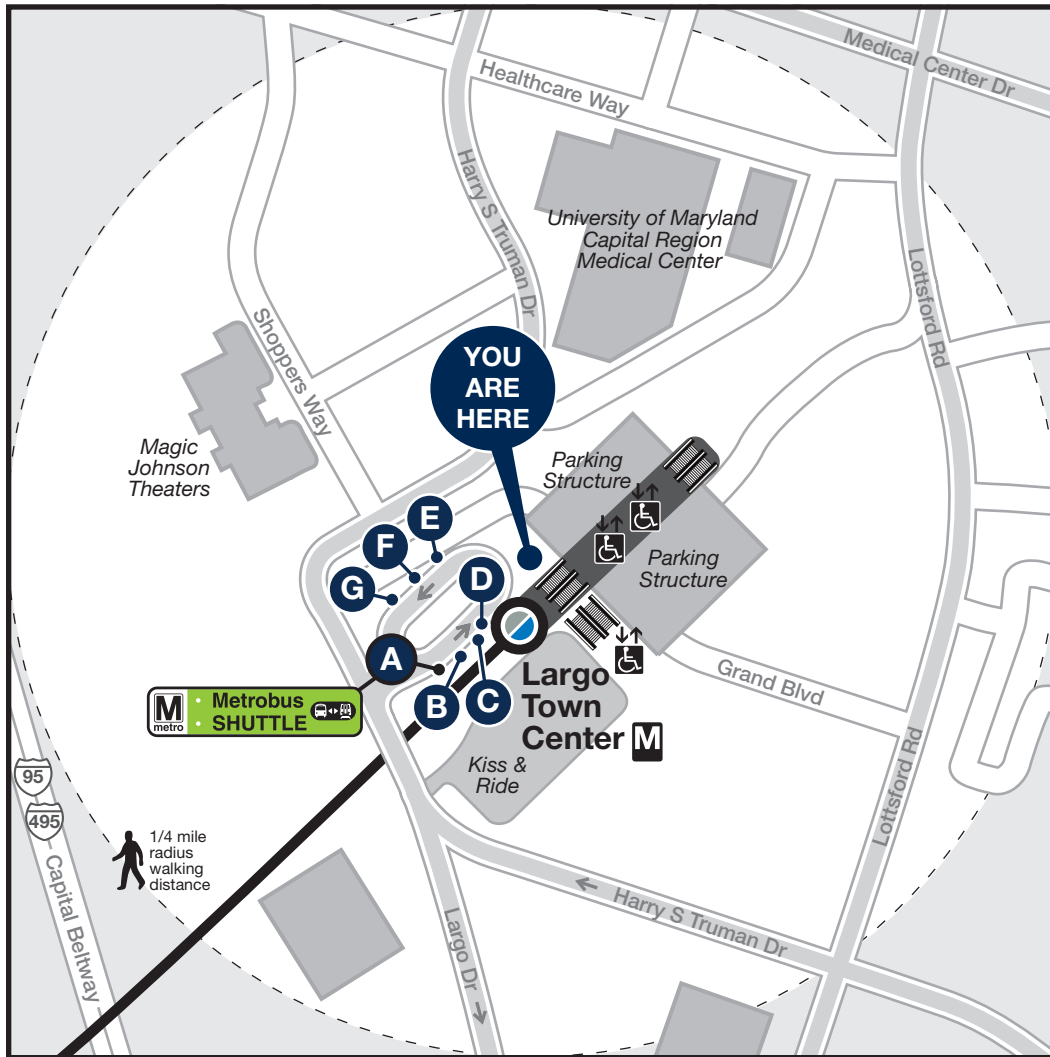

Station Vicinity Map

Largo Town Center

LEGEND

- A** Bus Stop (on the street)
- A** Bus Bay (at the station)

The lettered discs on this map will help you locate the bus stop or bay near this station. Be advised the letters are not displayed on the street bus stops.

- Elevator
- Escalator
- Bus Route
- Metrorail Station and line

40.111.EVAC-0622

In the event of an emergency, this bus stop will also be served by shuttle buses.

Approximate walking distance to the next Metro Station from this exit

There are no stations within a reasonable walking distance.

BUS SERVICE AND BOARDING LOCATIONS

Route	Destination	Board at
METROBUS		
C21	Pointer Ridge, Collington Center	C
C21 C22 C29	Addison Rd M	D
C22	Pointer Ridge, Collington Center	C
C26	Bowie Park & Ride	B
C29	Bowie State University, Pointer Ridge	B

Route	Destination	Board at
THE BUS-PRINCE GEORGE'S COUNTY		
21	Upper Marlboro	F
21	New Carrollton M	F
26	Morgan Blvd M	G
28	Woodmore Town Centre	E

Subject to change without notice. Esta información puede cambiar.